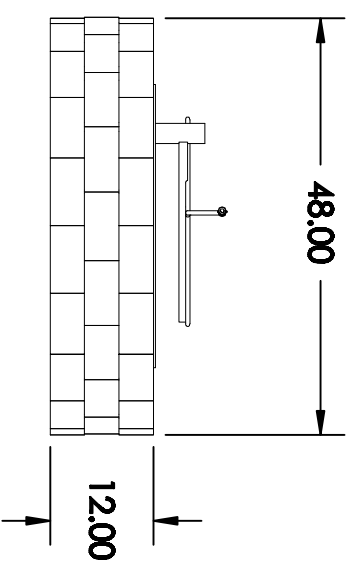

Fire Ring with Swivel Cooking Grate Lakeland

weeawiea^{TM}
kits for outdoor living

Left

Front

Top

Right

Back

This drawing is furnished for preliminary design purposes only, and should not be used for final design drawings or construction of a professional engineer registered in the state in which the wall will be constructed

No.	Date	Revision	By

ROCKWOOD
RETAINING WALLS
A better way®

Legend

Project Name:	XX	Proposed For:	COC
Project Location:	YY	Design By:	DDD
Contracting Description:	Fire Ring with Swivel Cooking Grate	Checked By:	
		Sheet # of $	
		Date: MM/DD/YYYY	
		Project Number: WWWPRO#