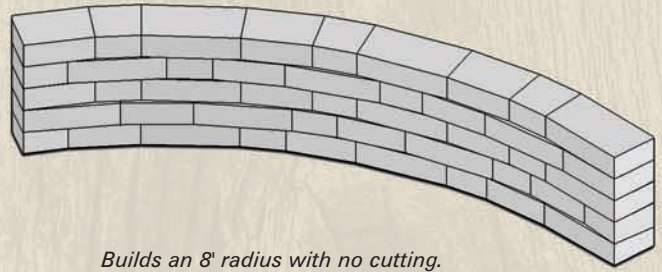

Necessaries Riverland Seatwall kit comes complete with everything you need to build on a patio or in a yard.

Specifications and features:

- 108" W x 8" D x 20" H
- No cutting, no extra block to buy
- Rockwood's multi-piece Lakeland block
- Super-Stik adhesive included
- Easy-to-assemble, course-by-course instructions

Builds an 8" radius with no cutting.

NEW Silver Creek radius seatwall caps sold separately

riverland seatwall

No cutting, no guessing, no hassles – no problem™

necessaries™
kits for outdoor living

ROCKWOOD®
RETAINING WALLS
A better way.™